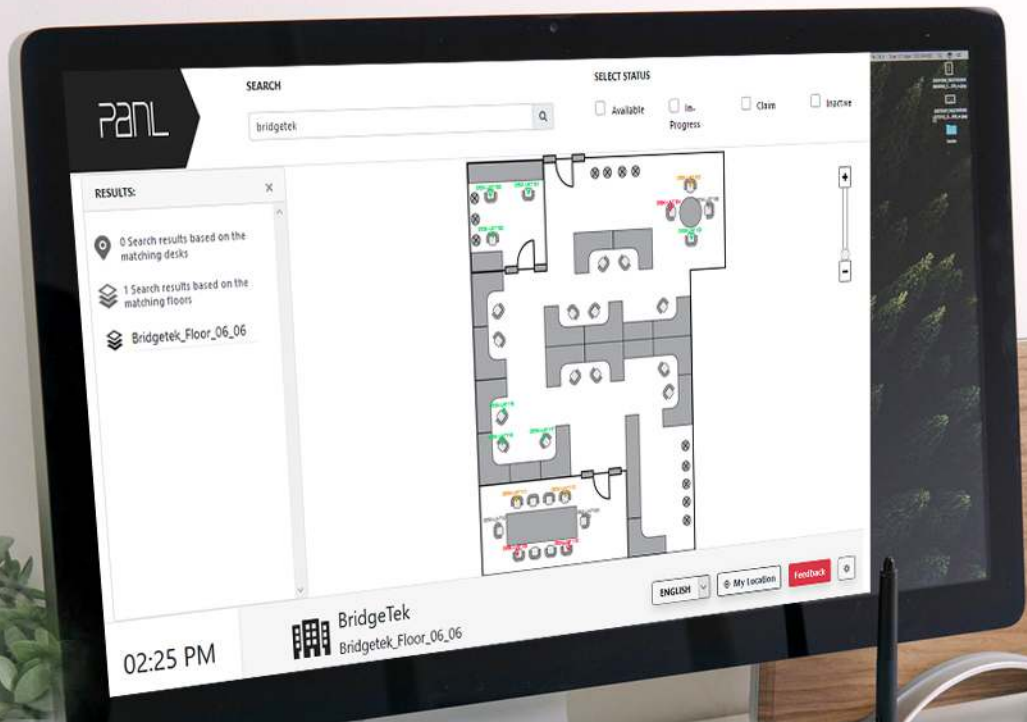

Desks Mapping

Upload floor maps and assign desk location for intuitive booking experience

Office365 & Exchange

Integrate & synchronize with existing Microsoft Office Calendars seamlessly

Desk Utilization

Re-conditioning of shared workspace using statistics data for cost and space savings

Quick Scale & Deploy

Easily scale up number of desks with wireless enabled displays powered by micro-USB.

Central Management

Centralized console to manage configuration, booking resources and policies

Desk Booking Status & Booking Methods

Status Display

Book Desk Anywhere

Console & Desk Viewer

DESK VIEWER

Features

- One glance desk availability with status filtering
- Web Browser Based Interface
- Touch Screen Compatible
- Search Desk, Floor or Building

WEB CONSOLE

Features

- Booking Statistics
- Country, Building, Floor, Desk & Desk Display Configurations
- Panel Firmware Updates
- User Management
- Set Booking Policies

Bridgetek Branches

— **Head Quarters - Singapore**